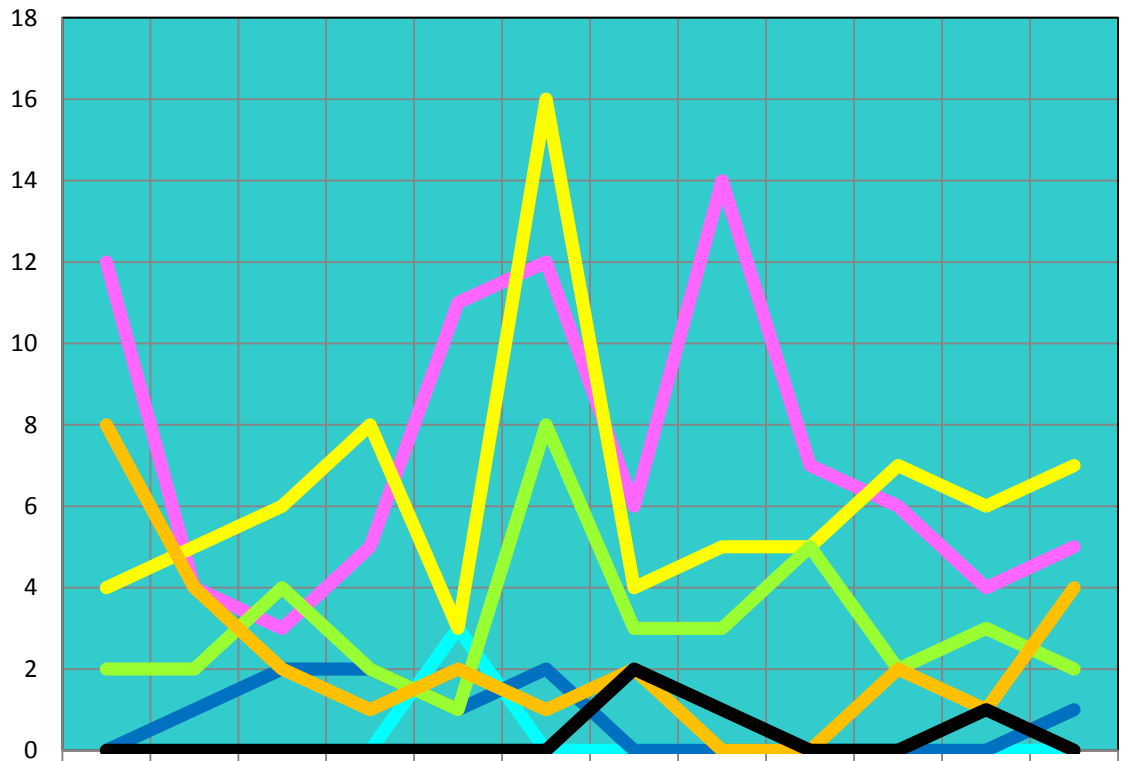

ALACHUA COUNTY SHERIFF'S OFFICE

City of Newberry

November 2011

MAJOR CRIMES

ALL REPORTS

ANIMAL PROBLEM	1
ASSAULT/BATTERY	1
ASSIST CITIZEN	2
ASSIST OTHER AGENCY	1
BURGLARY - BUSINESS	2
BURGLARY-RESIDENCE	3
CHILD ABUSE	4
CRIMINAL MISCHIEF	3
DISTURBANCE	1
DISTURBANCE-DOMESTIC	6
DOMESTIC BATTERY	1
HARASSING PHONE CALLS	1
INFORMATION	2
MARCHMAN/BAKER ACT	4
MEDICAL EMERGENCY	1
MISCELLANEOUS/ UNCLASSIFIED	2
NARCOTICS VIOLATION	4
NOISE COMPLAINT	1
SEXUAL BATTERY	1
SHOPLIFTER IN CUSTODY	2
THEFT	7
TRAFFIC PROBLEM	1
UNSECURED CONDITION	1
Grand Total	52

Comparison of MSTU Cities and Alachua County.

Note: Crimes were relatively unchanged in October.

ALACHUA COUNTY SHERIFF'S OFFICE

City of Newberry

November 2011

Newberry Twelve Month Running Totals

	Dec	Jan	Feb	Mar	Apr	May	June	July	Aug	Sept	Oct	Nov
Stolen Vehicle	0	0	0	0	3	0	0	0	0	0	0	0
Burglary	12	4	3	5	11	12	6	14	7	6	4	5
Domestic Incidents	4	5	6	8	3	16	4	5	5	7	6	7
Sex Offenses	0	1	2	2	1	2	0	0	0	0	0	1
Disturbances & Assaults	2	2	4	2	1	8	3	3	5	2	3	2
Narcotics/Alcohol Cases	8	4	2	1	2	1	2	0	0	2	1	4
Robberies	0	0	0	0	0	0	2	1	0	0	1	0