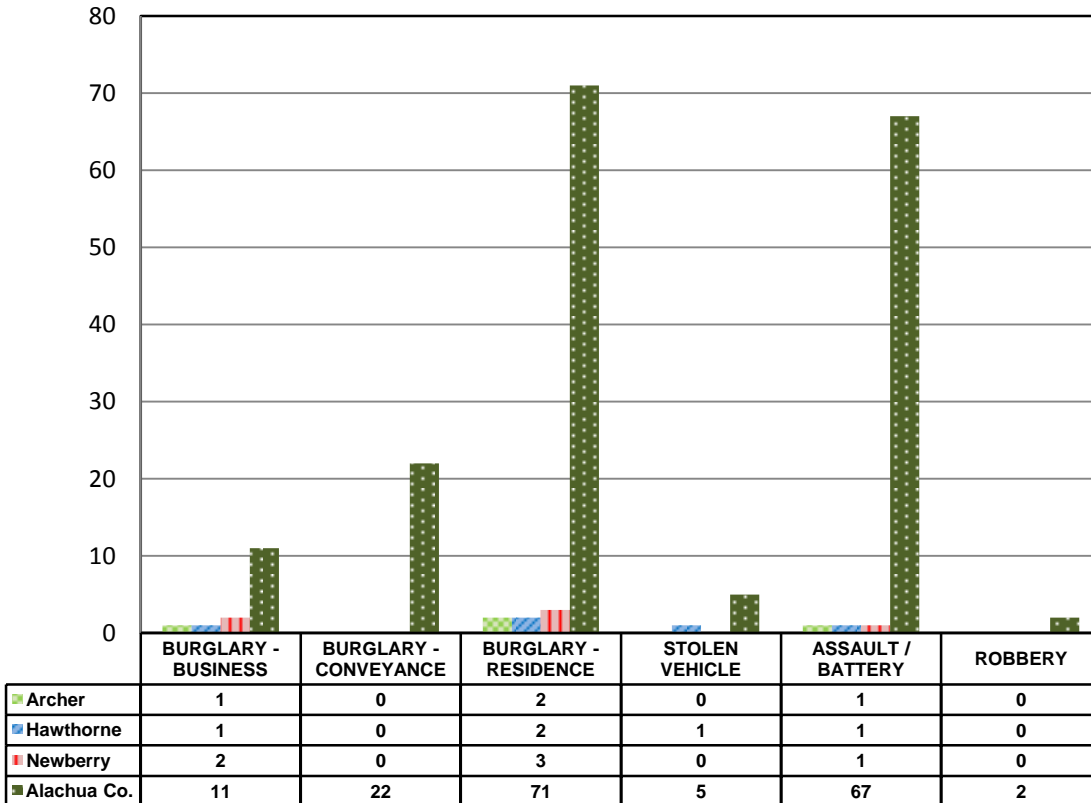

ALACHUA COUNTY SHERIFF'S OFFICE

City of Newberry

November 2011

MAJOR CRIMES

ALL REPORTS

ANIMAL PROBLEM	1
ASSAULT/BATTERY	1
ASSIST CITIZEN	2
ASSIST OTHER AGENCY	1
BURGLARY - BUSINESS	2
BURGLARY-RESIDENCE	3
CHILD ABUSE	4
CRIMINAL MISCHIEF	3
DISTURBANCE	1
DISTURBANCE-DOMESTIC	6
DOMESTIC BATTERY	1
HARASSING PHONE CALLS	1
INFORMATION	2
MARCHMAN/BAKER ACT	4
MEDICAL EMERGENCY	1
MISCELLANEOUS/ UNCLASSIFIED	2
NARCOTICS VIOLATION	4
NOISE COMPLAINT	1
SEXUAL BATTERY	1
SHOPLIFTER IN CUSTODY	2
THEFT	7
TRAFFIC PROBLEM	1
UNSECURED CONDITION	1
Grand Total	52

Comparison of MSTU Cities and Alachua County.

Note: Crimes were relatively unchanged in October.

ALACHUA COUNTY SHERIFF'S OFFICE

City of Newberry

November 2011

Newberry Twelve Month Running Totals

	Dec	Jan	Feb	Mar	Apr	May	June	July	Aug	Sept	Oct	Nov
Stolen Vehicle	0	0	0	0	3	0	0	0	0	0	0	0
Burglary	12	4	3	5	11	12	6	14	7	6	4	5
Domestic Incidents	4	5	6	8	3	16	4	5	5	7	6	7
Sex Offenses	0	1	2	2	1	2	0	0	0	0	0	1
Disturbances & Assaults	2	2	4	2	1	8	3	3	5	2	3	2
Narcotics/Alcohol Cases	8	4	2	1	2	1	2	0	0	2	1	4
Robberies	0	0	0	0	0	0	2	1	0	0	1	0